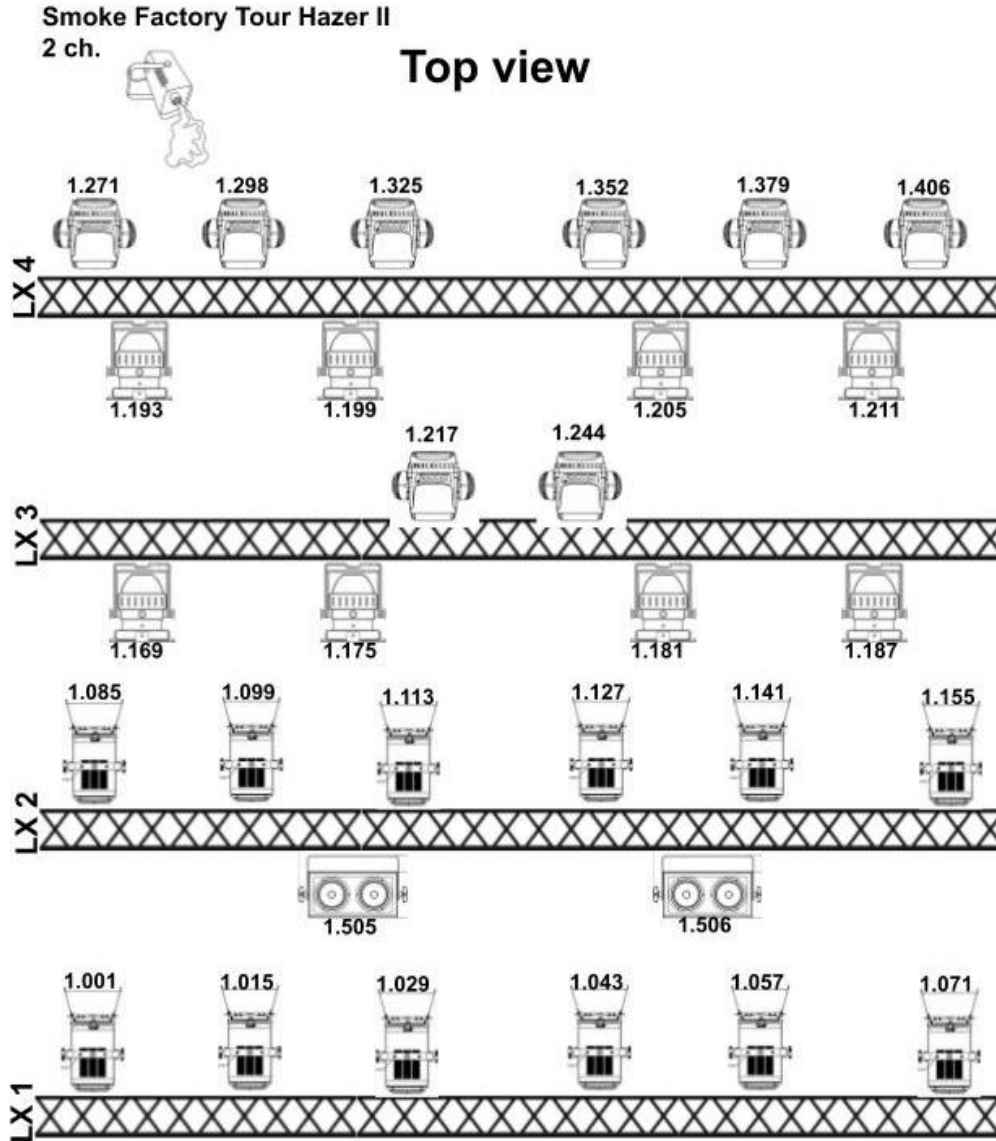

LIGHT SPECS – MAIN STAGE

TOJHUSET

FREDERICIAS LIVESCENE

Light patch drawing

Front

Robin Spikie
Mode 1 / 27ch.

Robin Parfekt 100
Mode 1 / 14ch.

Robe LedForce 18 RGBW
Mode 2 / 6ch.

Blinder
Mode 1 / 1ch.