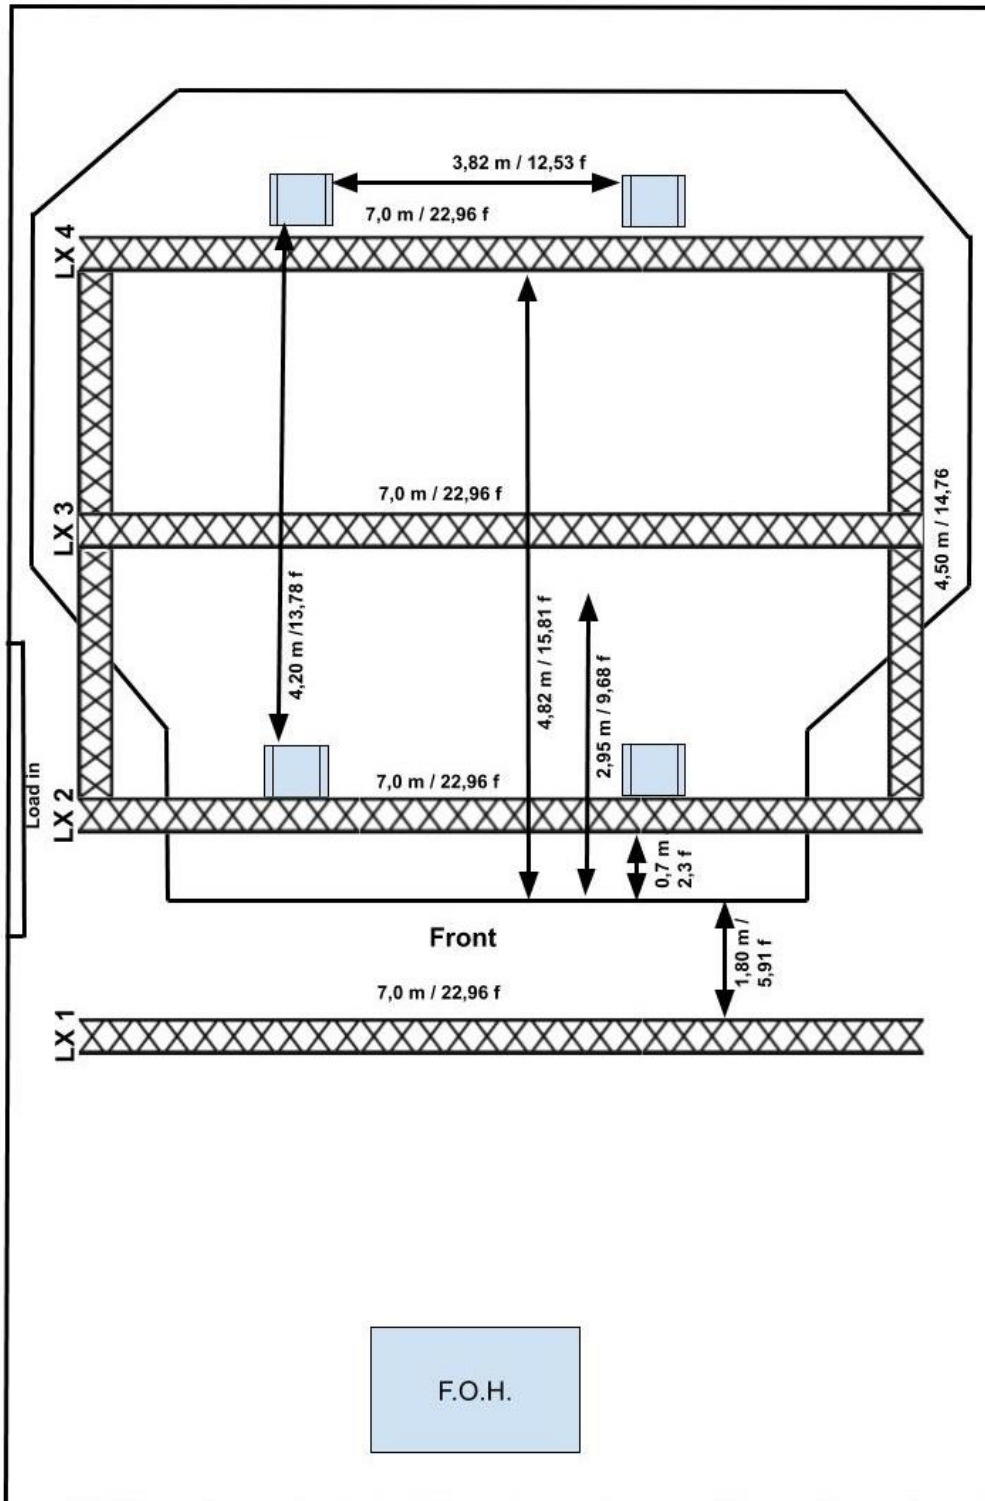

## LX Measurements

LX No.	Status	From front stage edge (meters / feet)	Clearance from floor (meters / feet)
LX 1	Front Light	-1,80 / -5,9	4,00 / 13,12
LX 2	ML Truss	+0,7 / +2,3	3,96 / 12,99
LX 3	ML Truss	+2,95 / +9,67	3,96 / 12,99
LX 4	ML Truss	+4,82 / +15,8	3,94 / 12,92

# LIGHT SPECS – MAIN STAGE

Stage drawing

Top view